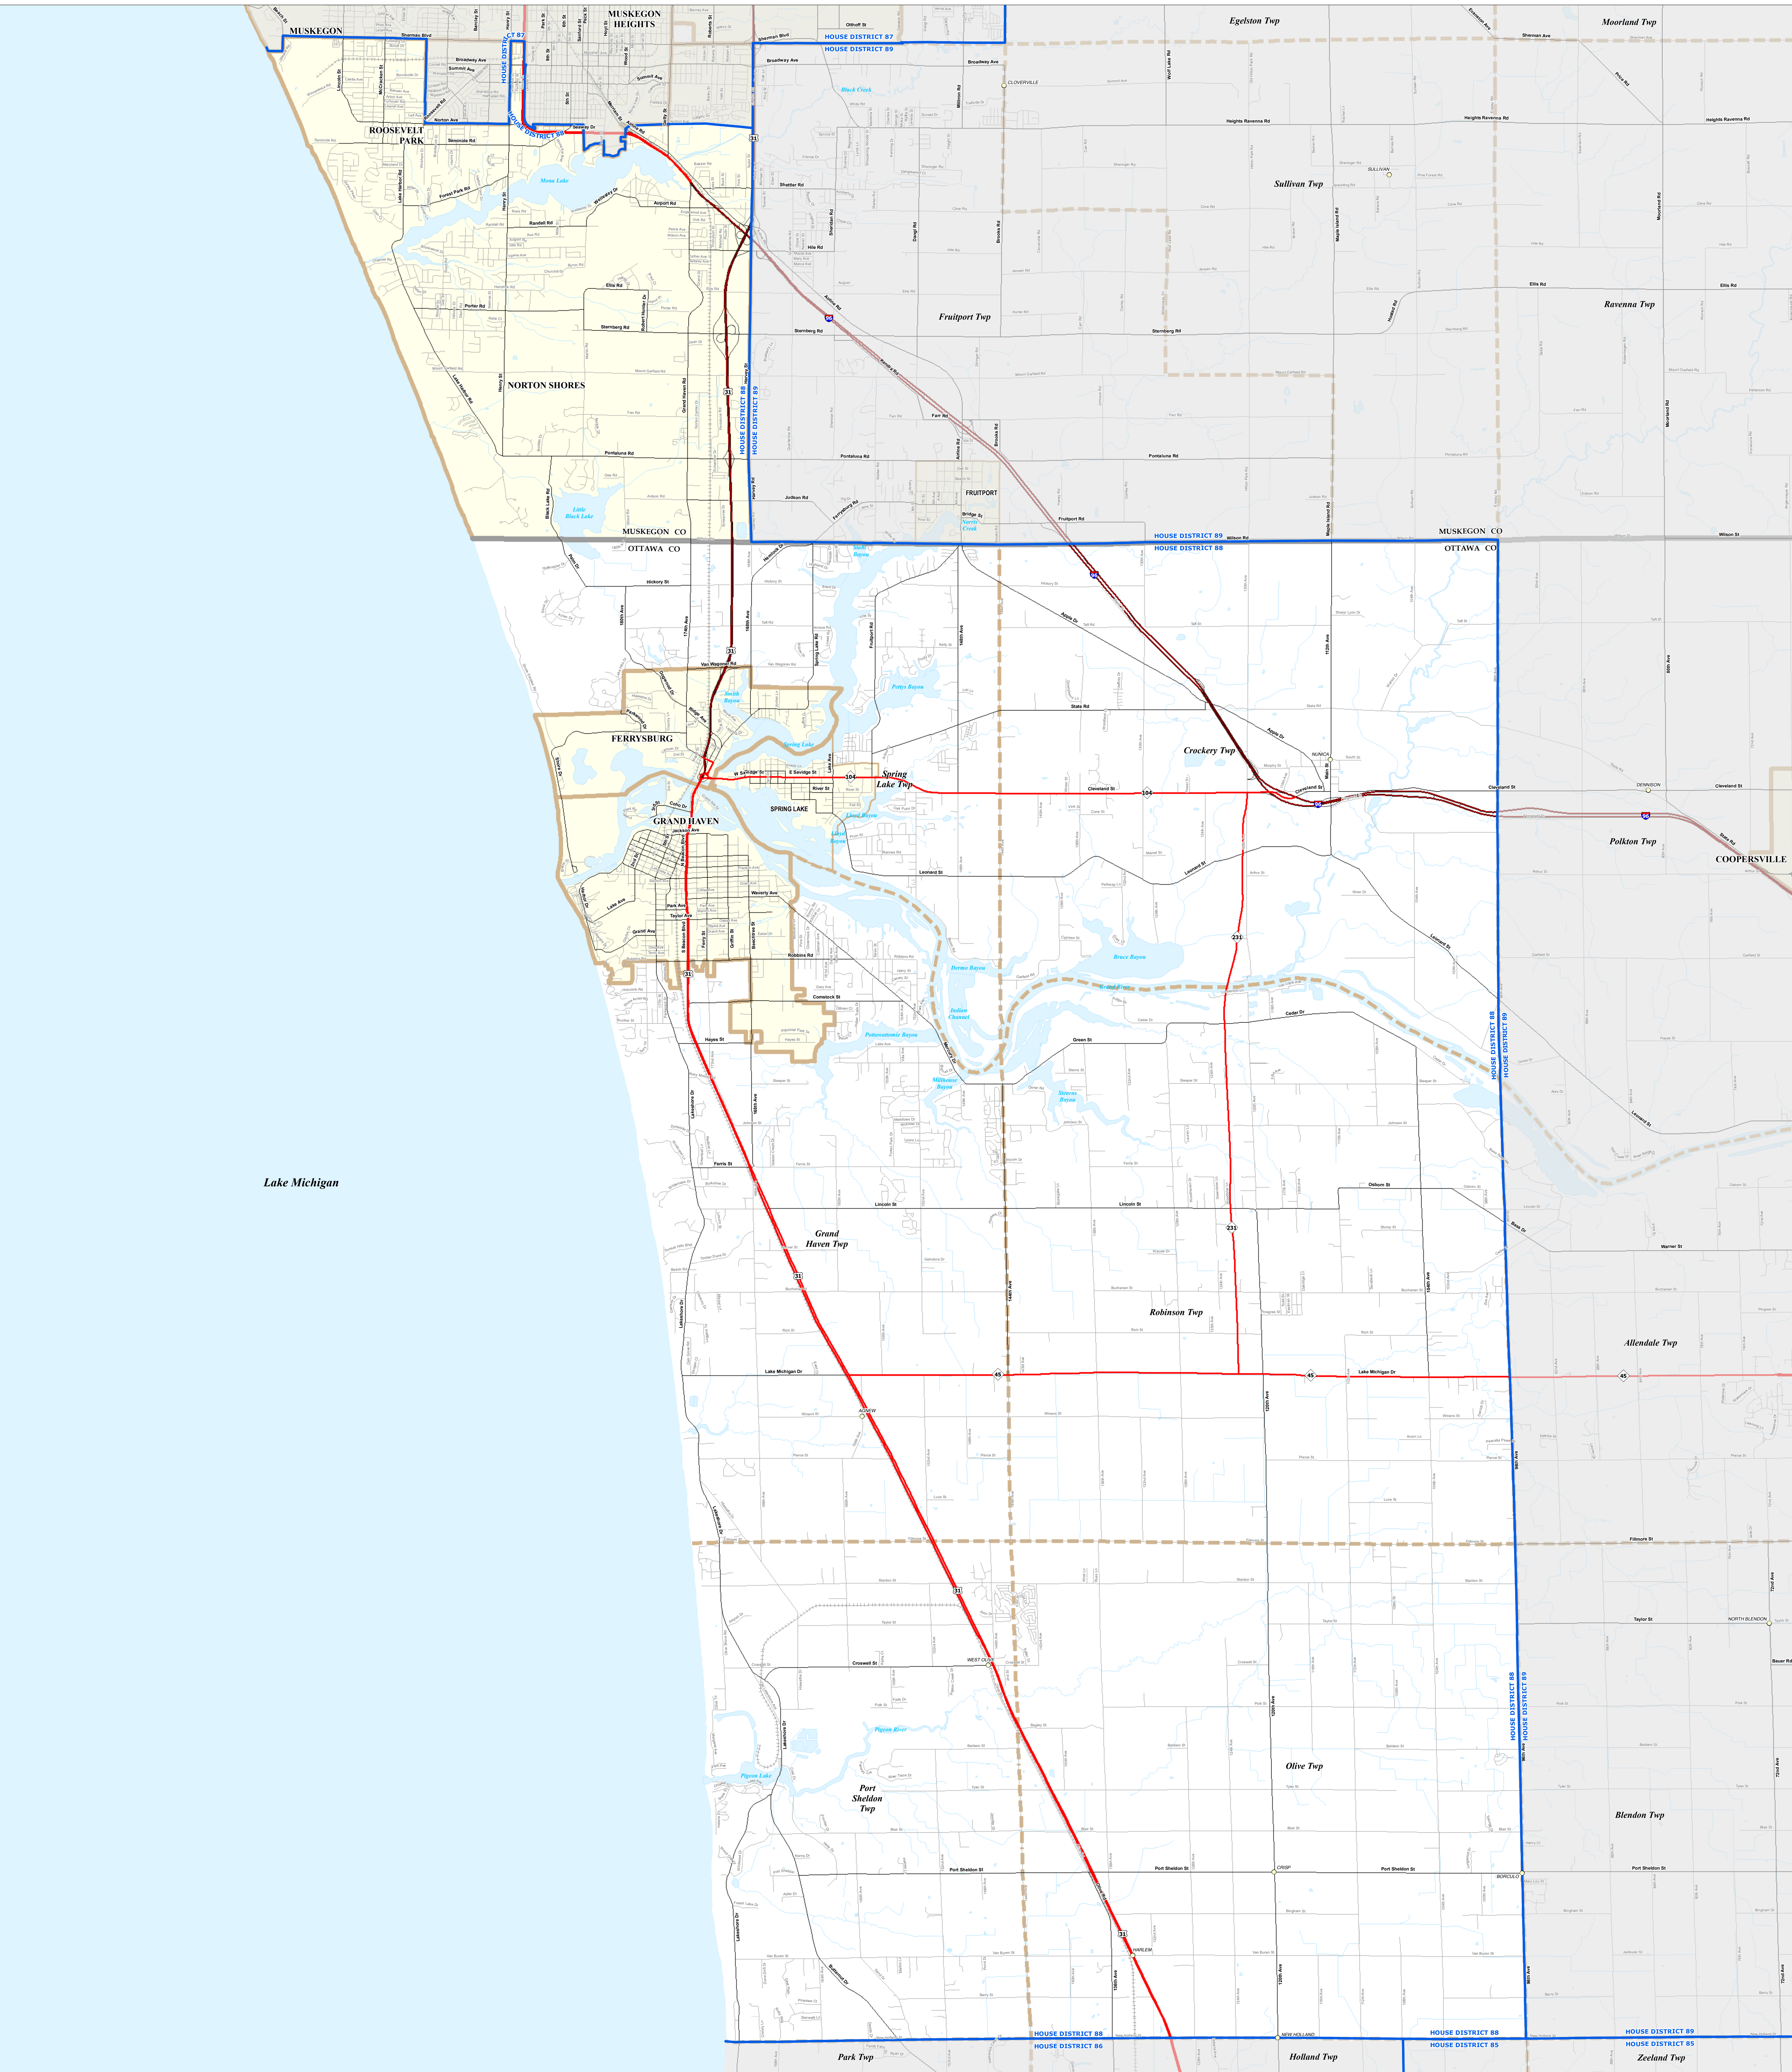

MICHIGAN STATE HOUSE DISTRICT 88

2021 Apportionment Plan

Legend

House District	Township	Freeway	Railroad
City	County	Highway	Water Feature
Village	State	Primary Road	River, Stream, or Drain
Unincorporated Place	Local Road